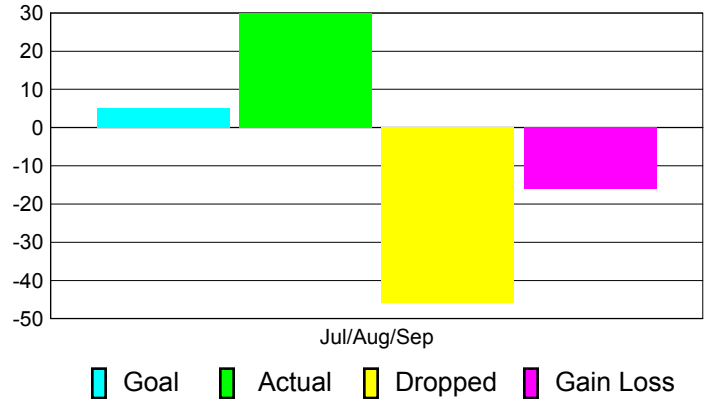

Membership Results 2012-2013

Goal, New, Dropped, Gain/Loss