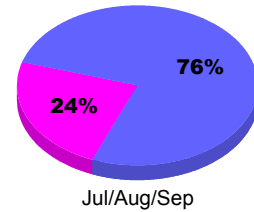

Membership Results
2012-2013

Membership
2011-2012

Month	Net Memb Goal	Actual New Memb	Actual Dropped Memb	Gain/Loss of Memb	Gain/Loss of Memb
Jul/Aug/Sep	5	30	-46	-16	-6
Totals	5	30	-46	-16	-6

Membership Results 2012-2013

Goal, New, Dropped, Gain/Loss

Comparison of Membership Gain/Loss

Current Year Compared to the Previous Year

Gender Comparison 2012-2013

Male Female